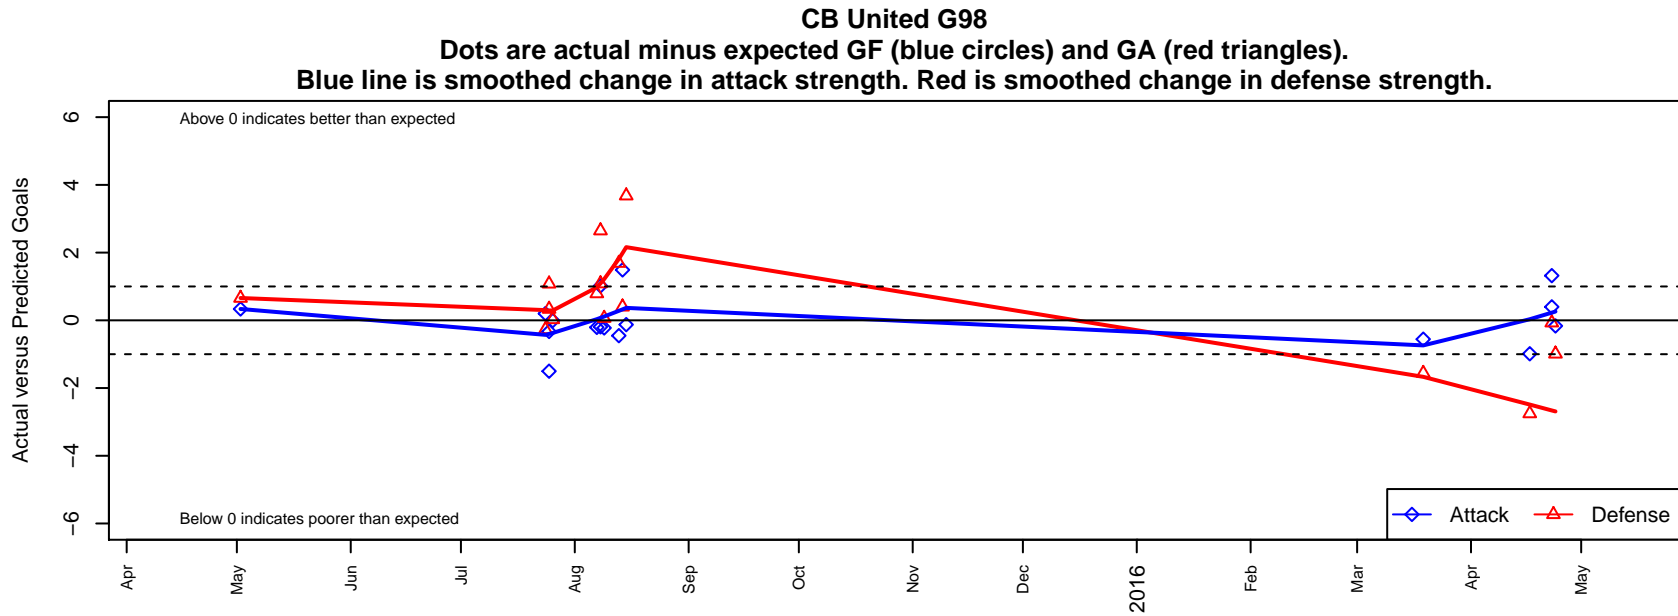

CB United G98

Columbia Basin United FC
 Moses Lake, WA
 G98 total strength=1104
 attack=3.91 defense=2.1
 spr league = Spr PSPL-Inland U18

alt names used:
 CB UNITED FC G98 (WA)
 CB UNITED CBU GIRLS G98 ()
 CB UNITED FC G98 (WA)
 CB UNITED FC CB UNITED G98 (WA)

**attack and defense variance (black dot)
relative to other teams
and top 10 in region**

**attack and defense rating
relative to others at age
and all opponents in last 13 months**

**attack and defense rating
relative to others at age
and all opponents in last 13 months**

Performance relative to 13 month average

Performance relative to 13 month average

Distribution of opponents
 Red = Lose zone, Blue = Win zone, Green = Even
 Black line separates win/lose zones

lot. A=Neither has attack advantage, B=Opponent has both attack and defense advantage, C=Opponent has both attack and defense disadvantage, D=Both have